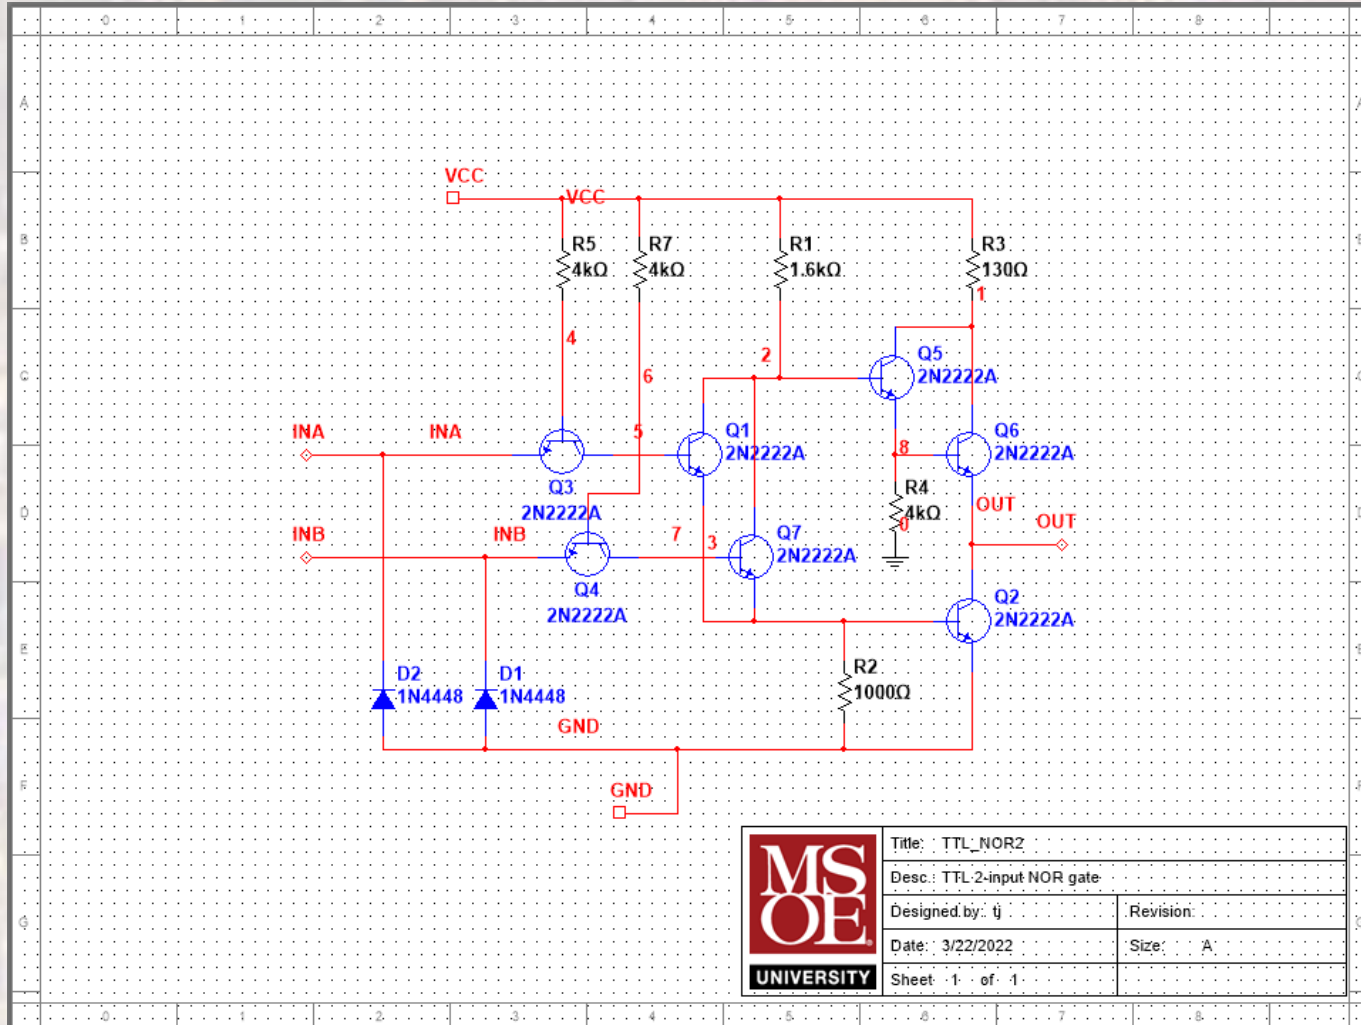

Transistor Transistor Logic Implementation

Last updated 3/8/22

TTL - Implementation

- Inverter

TTL - Implementation

- Nand Gate

TTL - Implementation

- Nor Gate

TTL - Implementation

- Schottky Nand Gate