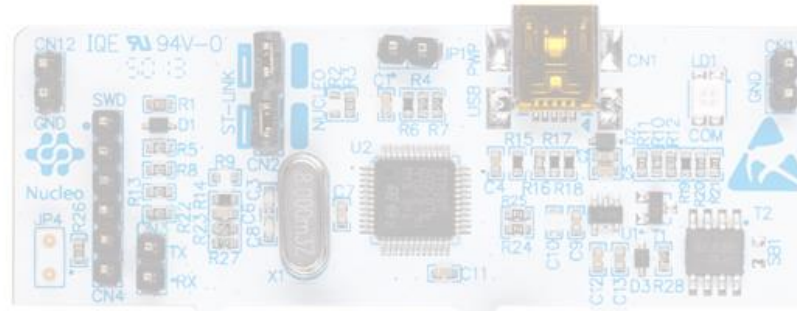

L476RG Pin Map – Arduino Header

Last updated 5/27/21

 life.augmented
Nucleo L476RG
 Arduino Headers

L476RG Pin Map – Morpho Header

Last updated 5/27/21

 life.augmented
Nucleo L476RG
 Morpho Headers

www.st.com/stm32nucleo