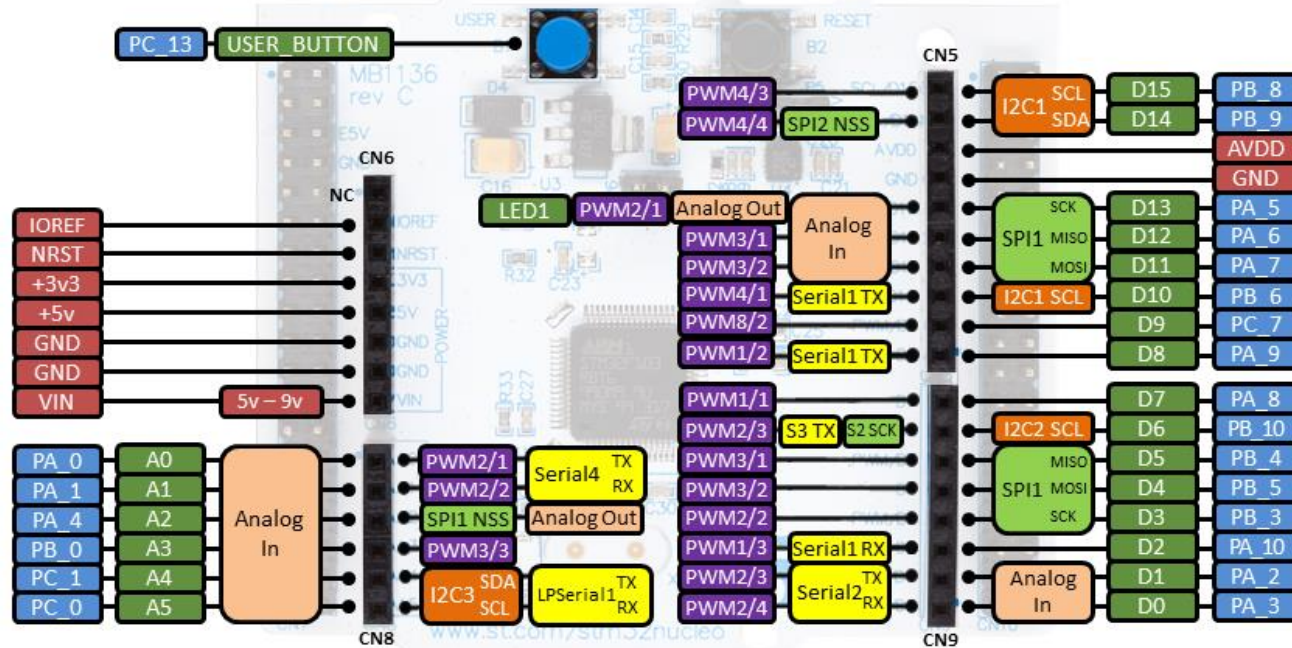

L476RG Pin Map – Arduino Header

Last updated 5/27/21

 life.augmented
Nucleo L476RG
 Arduino Headers

L476RG Pin Map – Morpho Header

Last updated 5/27/21

 life.augmented
Nucleo L476RG
 Morpho Headers

www.st.com/stm32nucleo