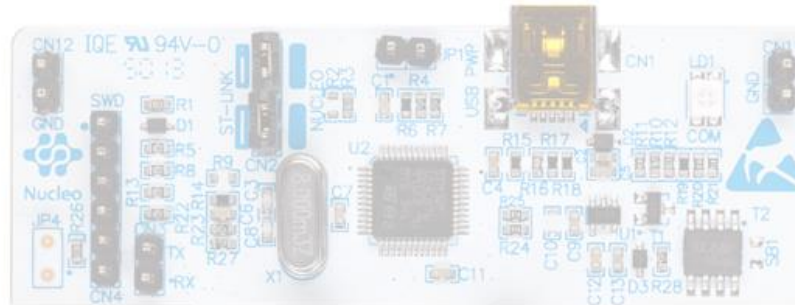

L476RG Pin Map – Arduino Header

Last updated 5/27/21

 life.augmented
Nucleo L476RG
 Arduino Headers

L476RG Pin Map – Morpho Header

Last updated 5/27/21

 life.augmented
Nucleo L476RG
 Morpho Headers

www.st.com/stm32nucleo