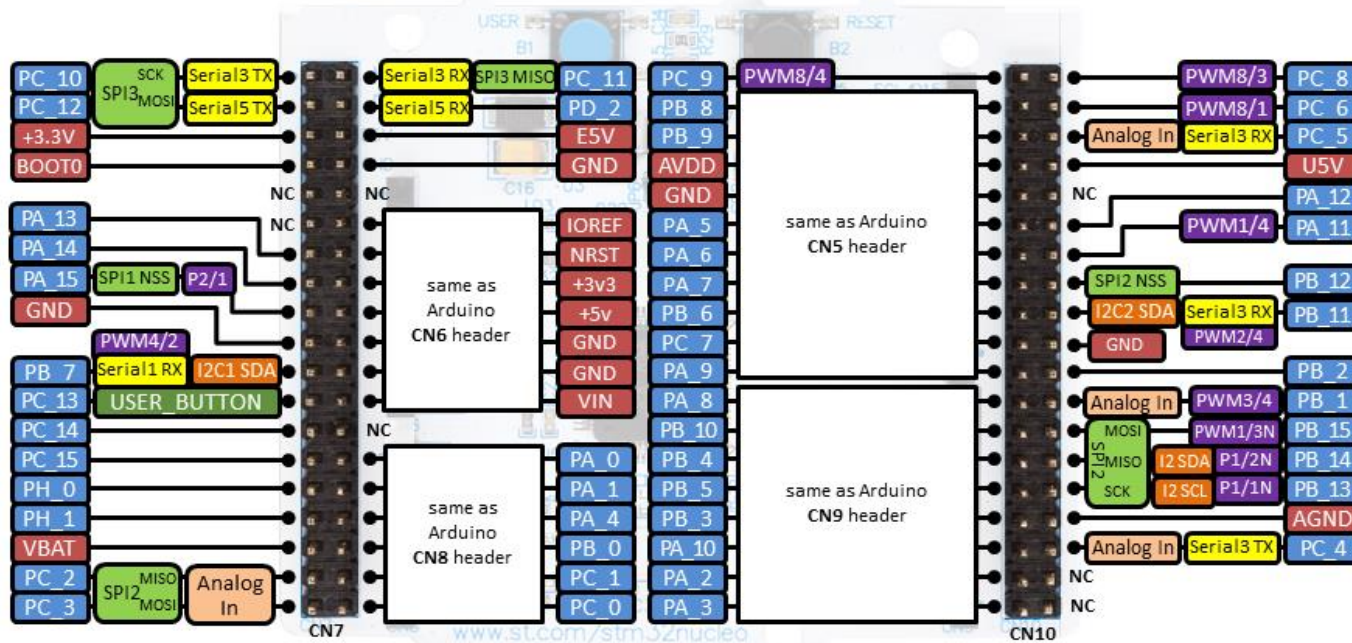

L476RG Pin Map – Arduino Header

Last updated 5/27/21

 life.augmented
Nucleo L476RG
 Arduino Headers

L476RG Pin Map – Morpho Header

Last updated 5/27/21

 life.augmented
Nucleo L476RG
 Morpho Headers

www.st.com/stm32nucleo