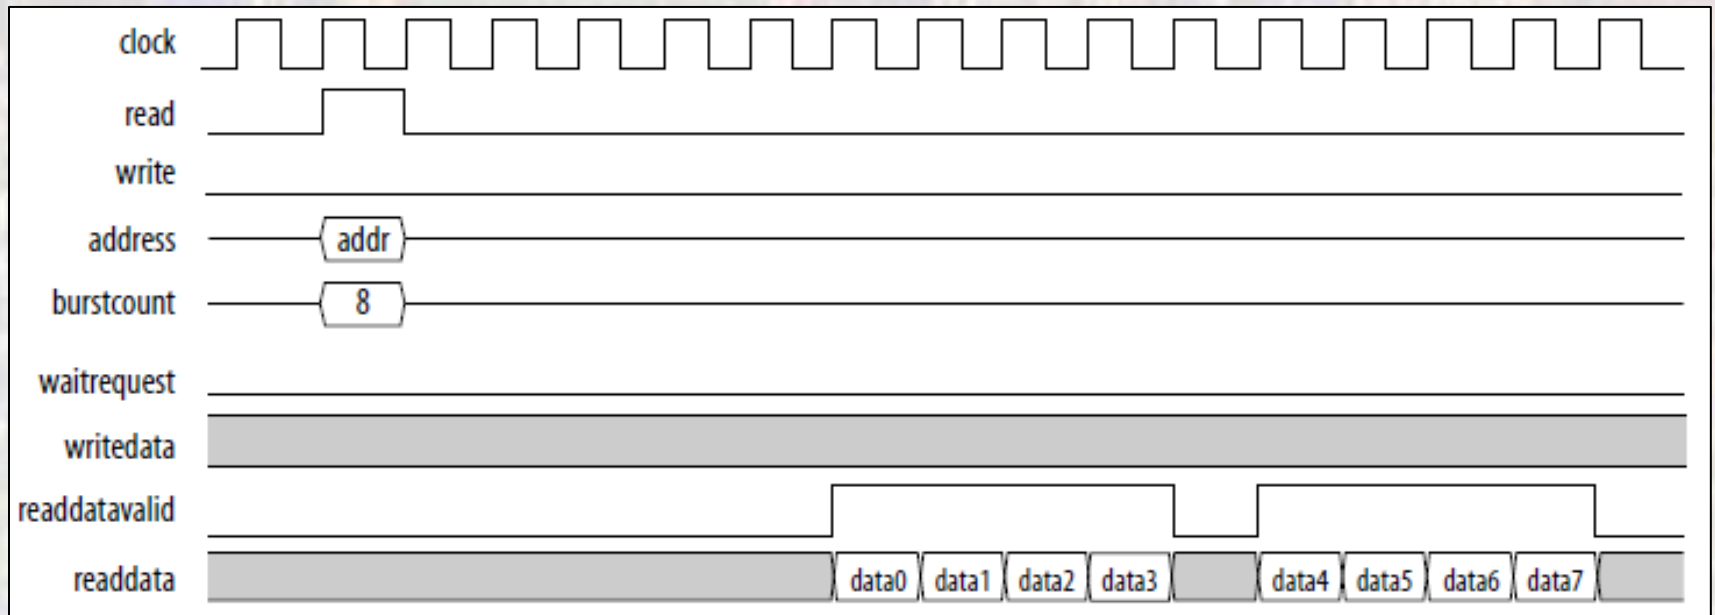

MAX 10 Memory User Flash

Last updated 7/19/23

MAX10 Memory – User Flash

- Parallel Mode Operation

MAX10 Memory – User Flash

- Parallel Mode Operation - WRITE

MAX10 Memory – User Flash

- Parallel Mode Operation - READ

MAX10 Memory – User Flash

- Parallel Mode Operation – BURST READ

MAX10 Memory – User Flash

- Serial Mode Operation

MAX10 Memory – User Flash

- Serial Mode Operation - WRITE

MAX10 Memory – User Flash

- Serial Mode Operation - READ

MAX10 Memory – User Flash

- Serial Mode Operation – BURST READ