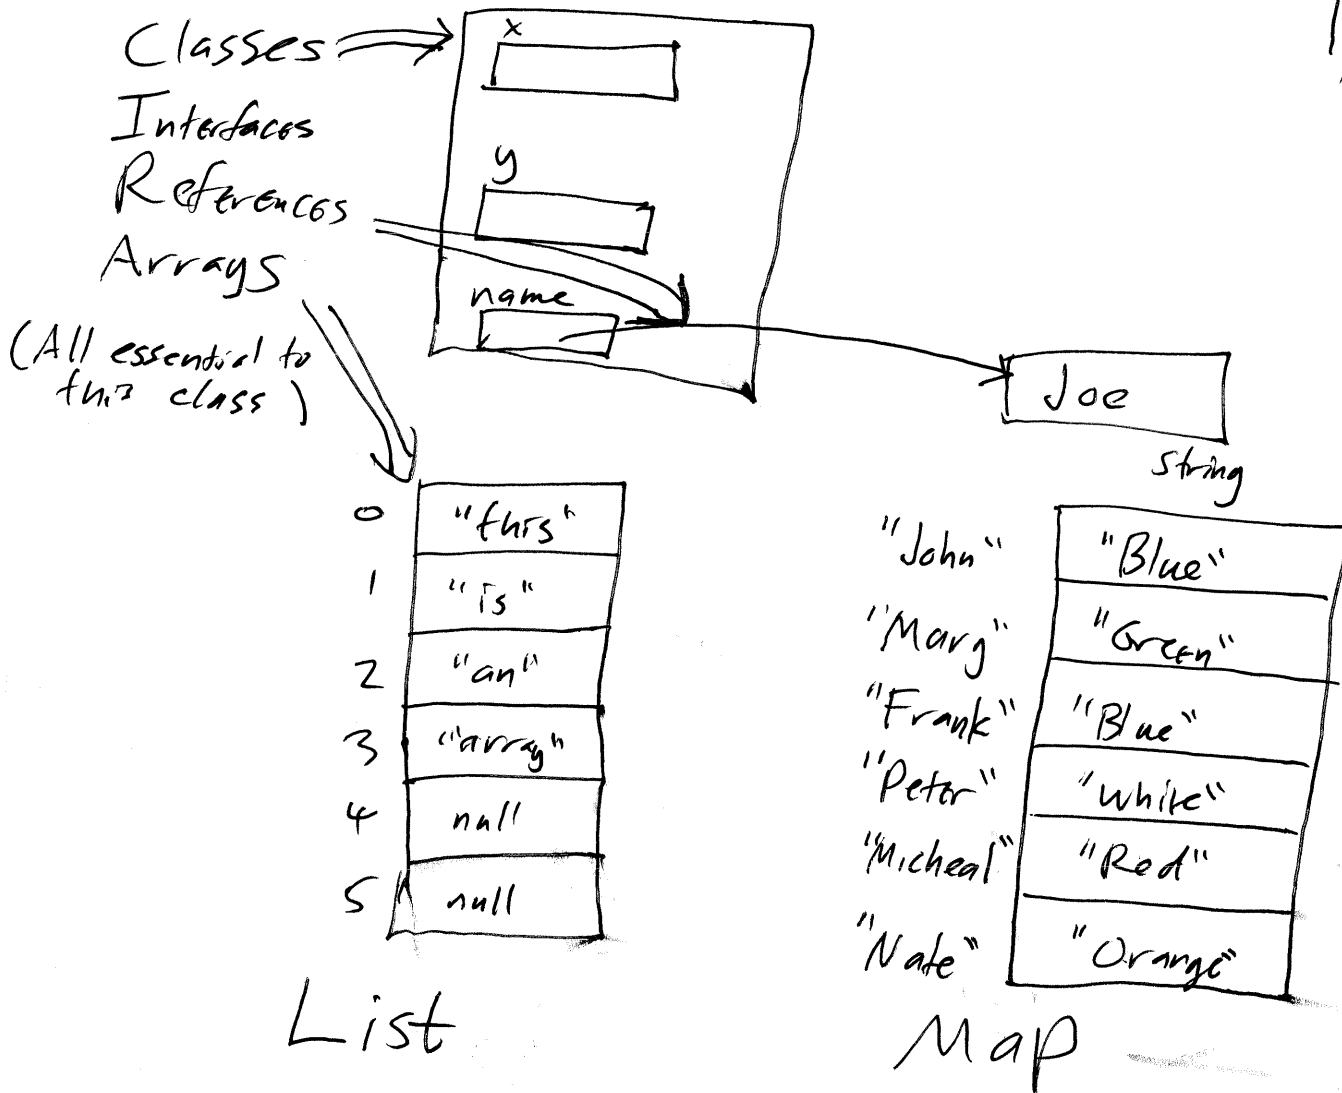

Data Structures Introduction

CS2852
class-1
10 Mar 2014
Pr. Yoda

Review

1/2

Data Structures

Introduction

CS2832
class L1
10 Mar 2014
Dr. Yoder

List

Array List
Linked List

2/2

Map

Tree
Hash-table

Queues

"Regular" Queue - FIFO

Stack

List Operations

Append

add(Object item)

Edit

set(int index, Object item)

Insert

add(int index, Object item)

Delete

remove(int index)